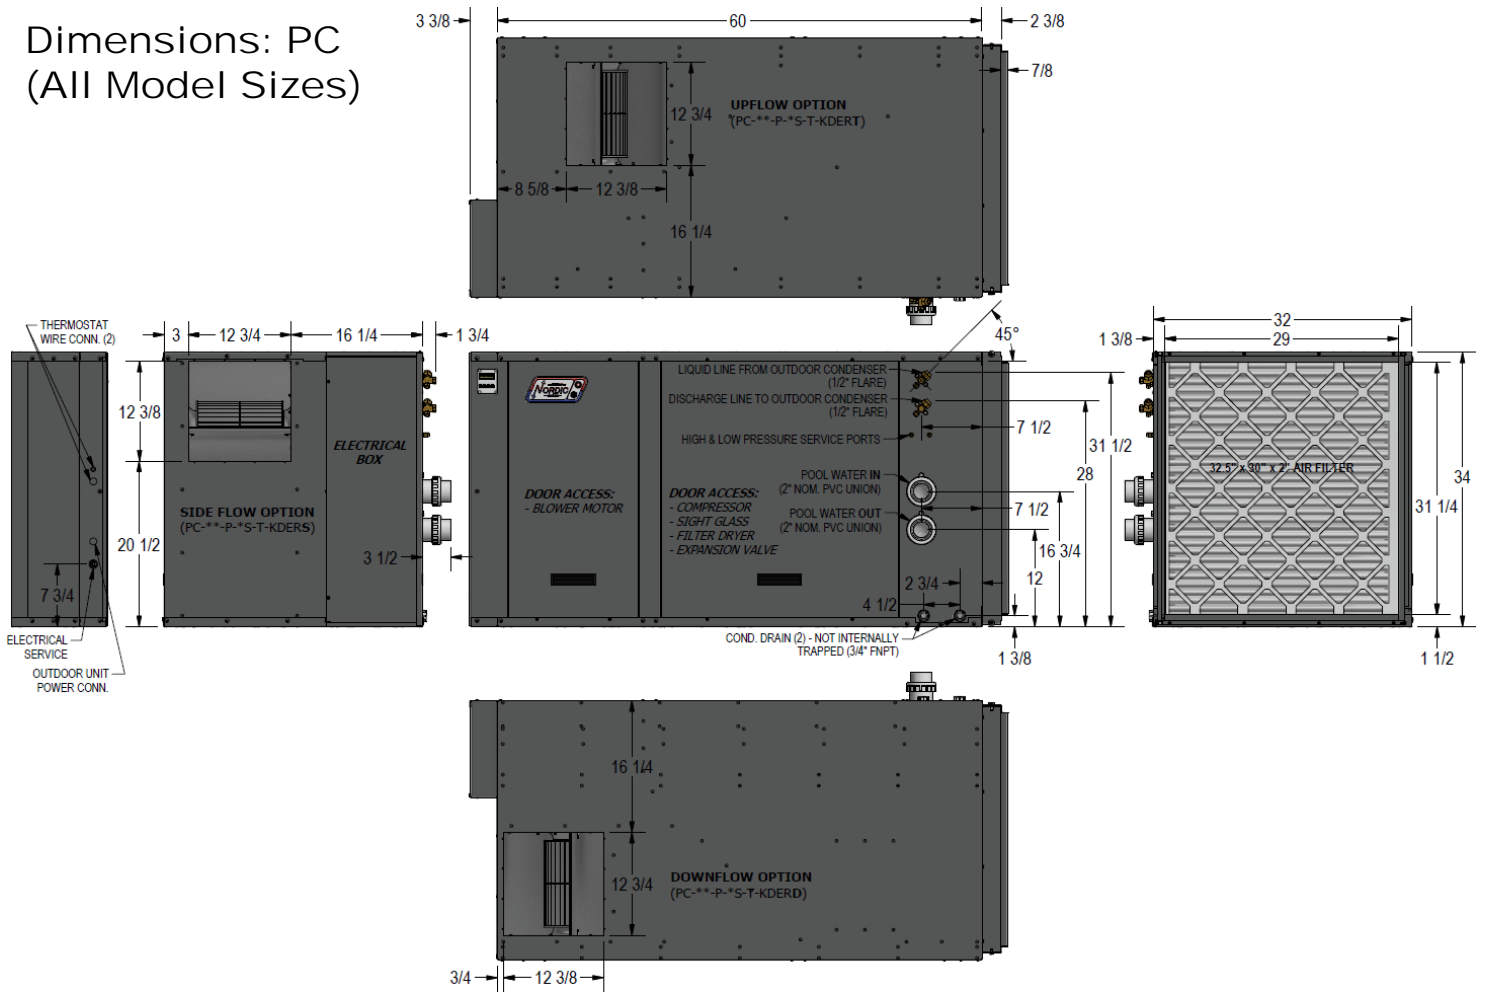

## Dimensions: PC (All Model Sizes)

## Dimensions: AC2-45/55

## Dimensions: AC2-65/75/80