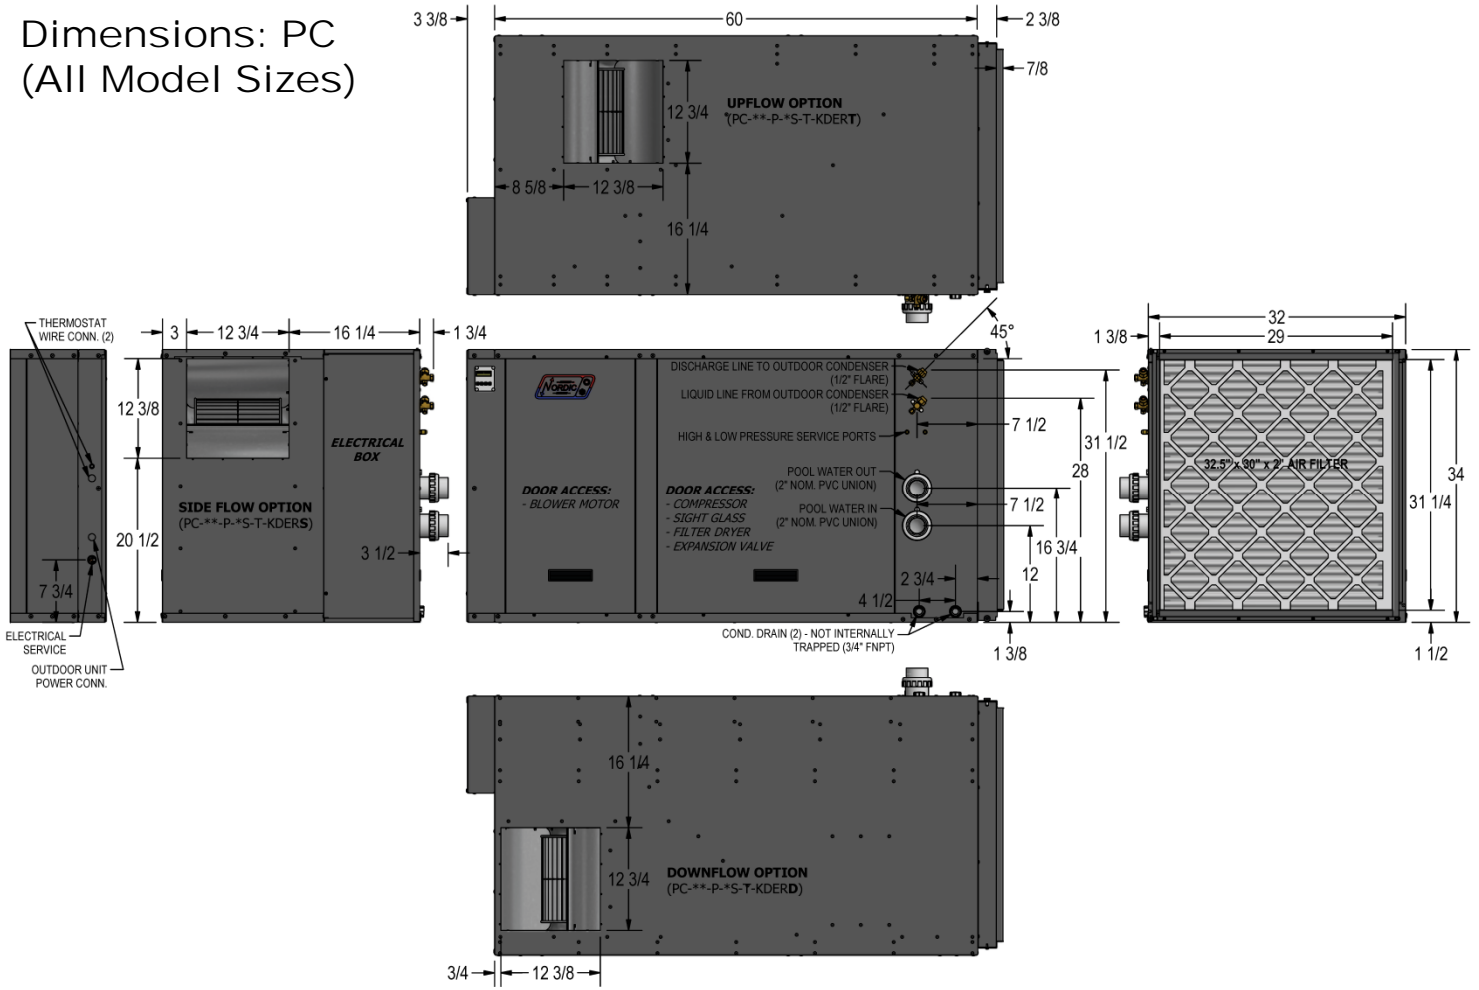

Dimensions: PC (All Model Sizes)

Dimensions: AC2-45/55

Dimensions: AC2-65/75/80